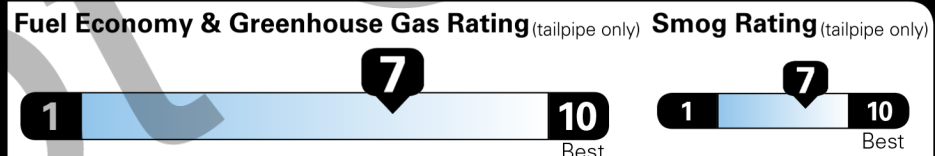

This vehicle emits 191 grams CO₂ per mile. The best emits 0 grams per mile (tailpipe only). Producing and distributing fuel also create emissions; learn more at fueleconomy.gov.

Actual results will vary for many reasons, including driving conditions and how you drive and maintain your vehicle. The average new vehicle gets 29 MPG and costs $8,500 to fuel over 5 years. Cost estimates are based on 15,000 miles per year at $3.30 per gallon. MPGe is miles per gasoline gallon equivalent. Vehicle emissions are a significant cause of climate change and smog.

fueleconomy.gov
Calculate personalized estimates and compare vehicles

MANUFACTURER'S SUGGESTED RETAIL PRICE[†] $32,400.00

[†]Manufacturer's suggested retail price excludes delivery processing and handling fees, license and title fees, applicable federal, state and local taxes, and dealer and distributor options and accessories.

36 month/36,000-mile limited warranty on all Southeast Toyota Distributors, LLC options, contact your local Toyota dealership for more information.

TOTAL DISTRIBUTOR'S OPTIONS	$ 1,466.00
DELIVERY, PROCESSING AND HANDLING FEE	1,160.00
DESTINATION FUEL SURCHARGE	0.00
TOTAL SUGGESTED RETAIL PRICE	$ 35,026.00

DELIVERED BY TRUCK TO: 10041

LAGRANGE TOYOTA
1221 LAFAYETTE PARKWAY
LA GRANGE, GA 30241

D092